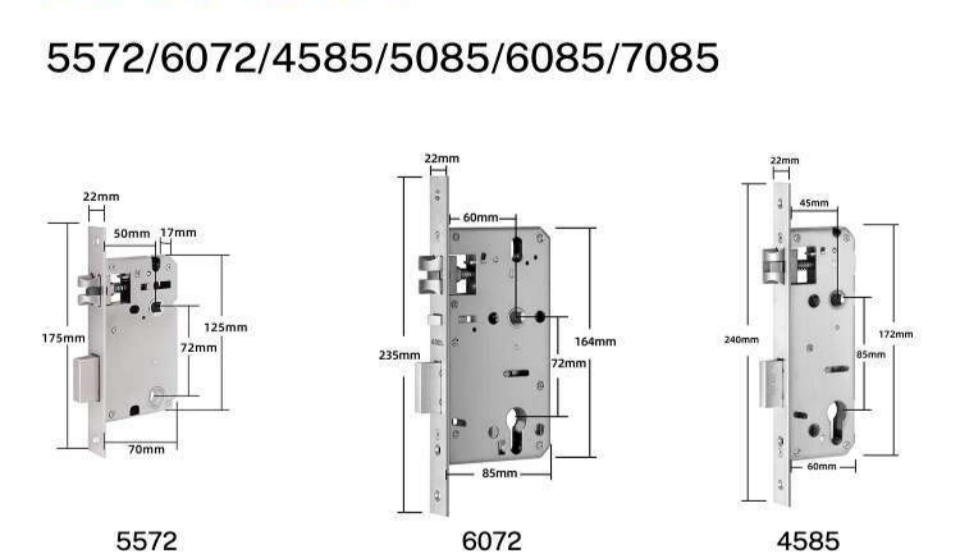

Alexa, Lock My Bedroom Door